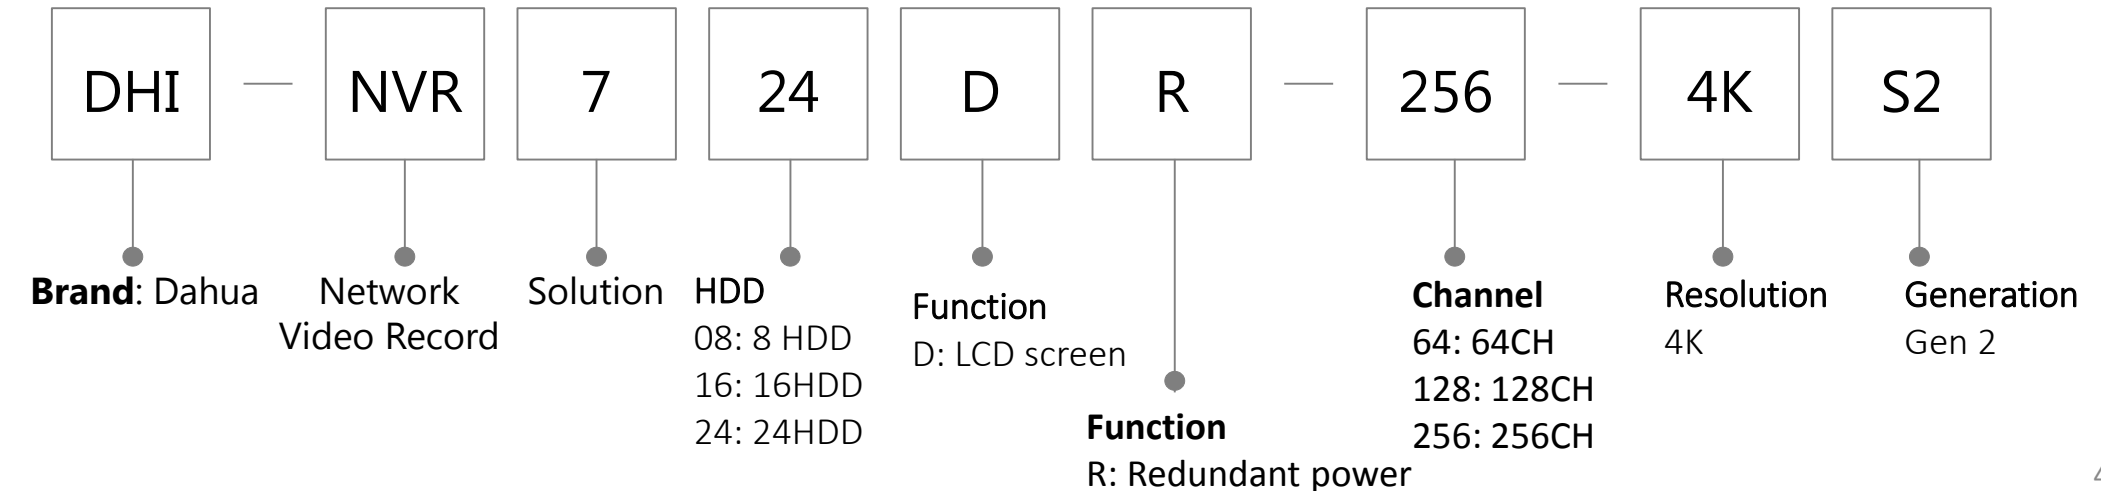

General NVR