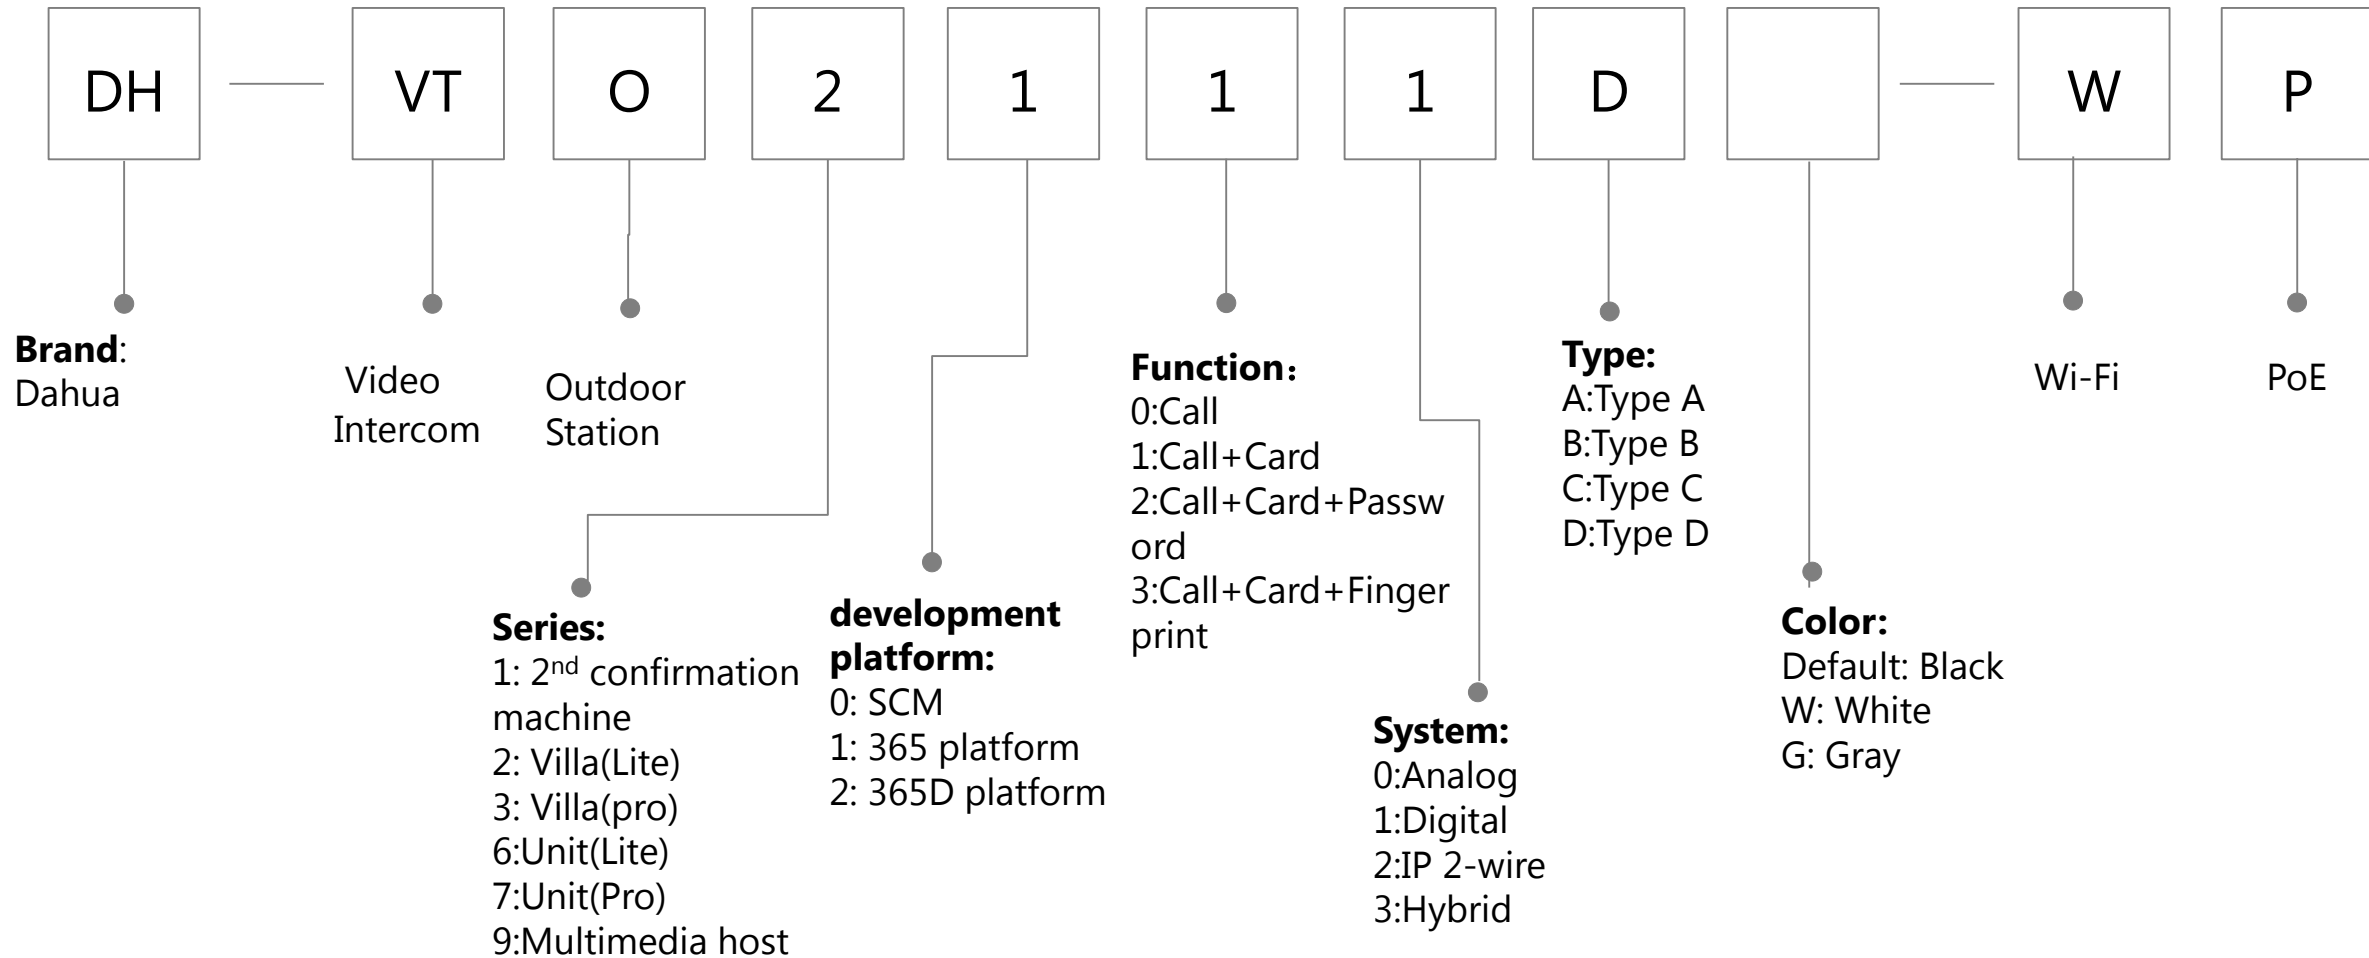

# Switch

# Wireless Bridge

—Only for V-Radio series wireless bridge

# Video Intercom(Outdoor Station)

**Notice:** The naming rule is applicable to the products released after 2016

# Video Intercom(Indoor Monitor)

**Notice:** The naming rule is applicable to the products released after 2016