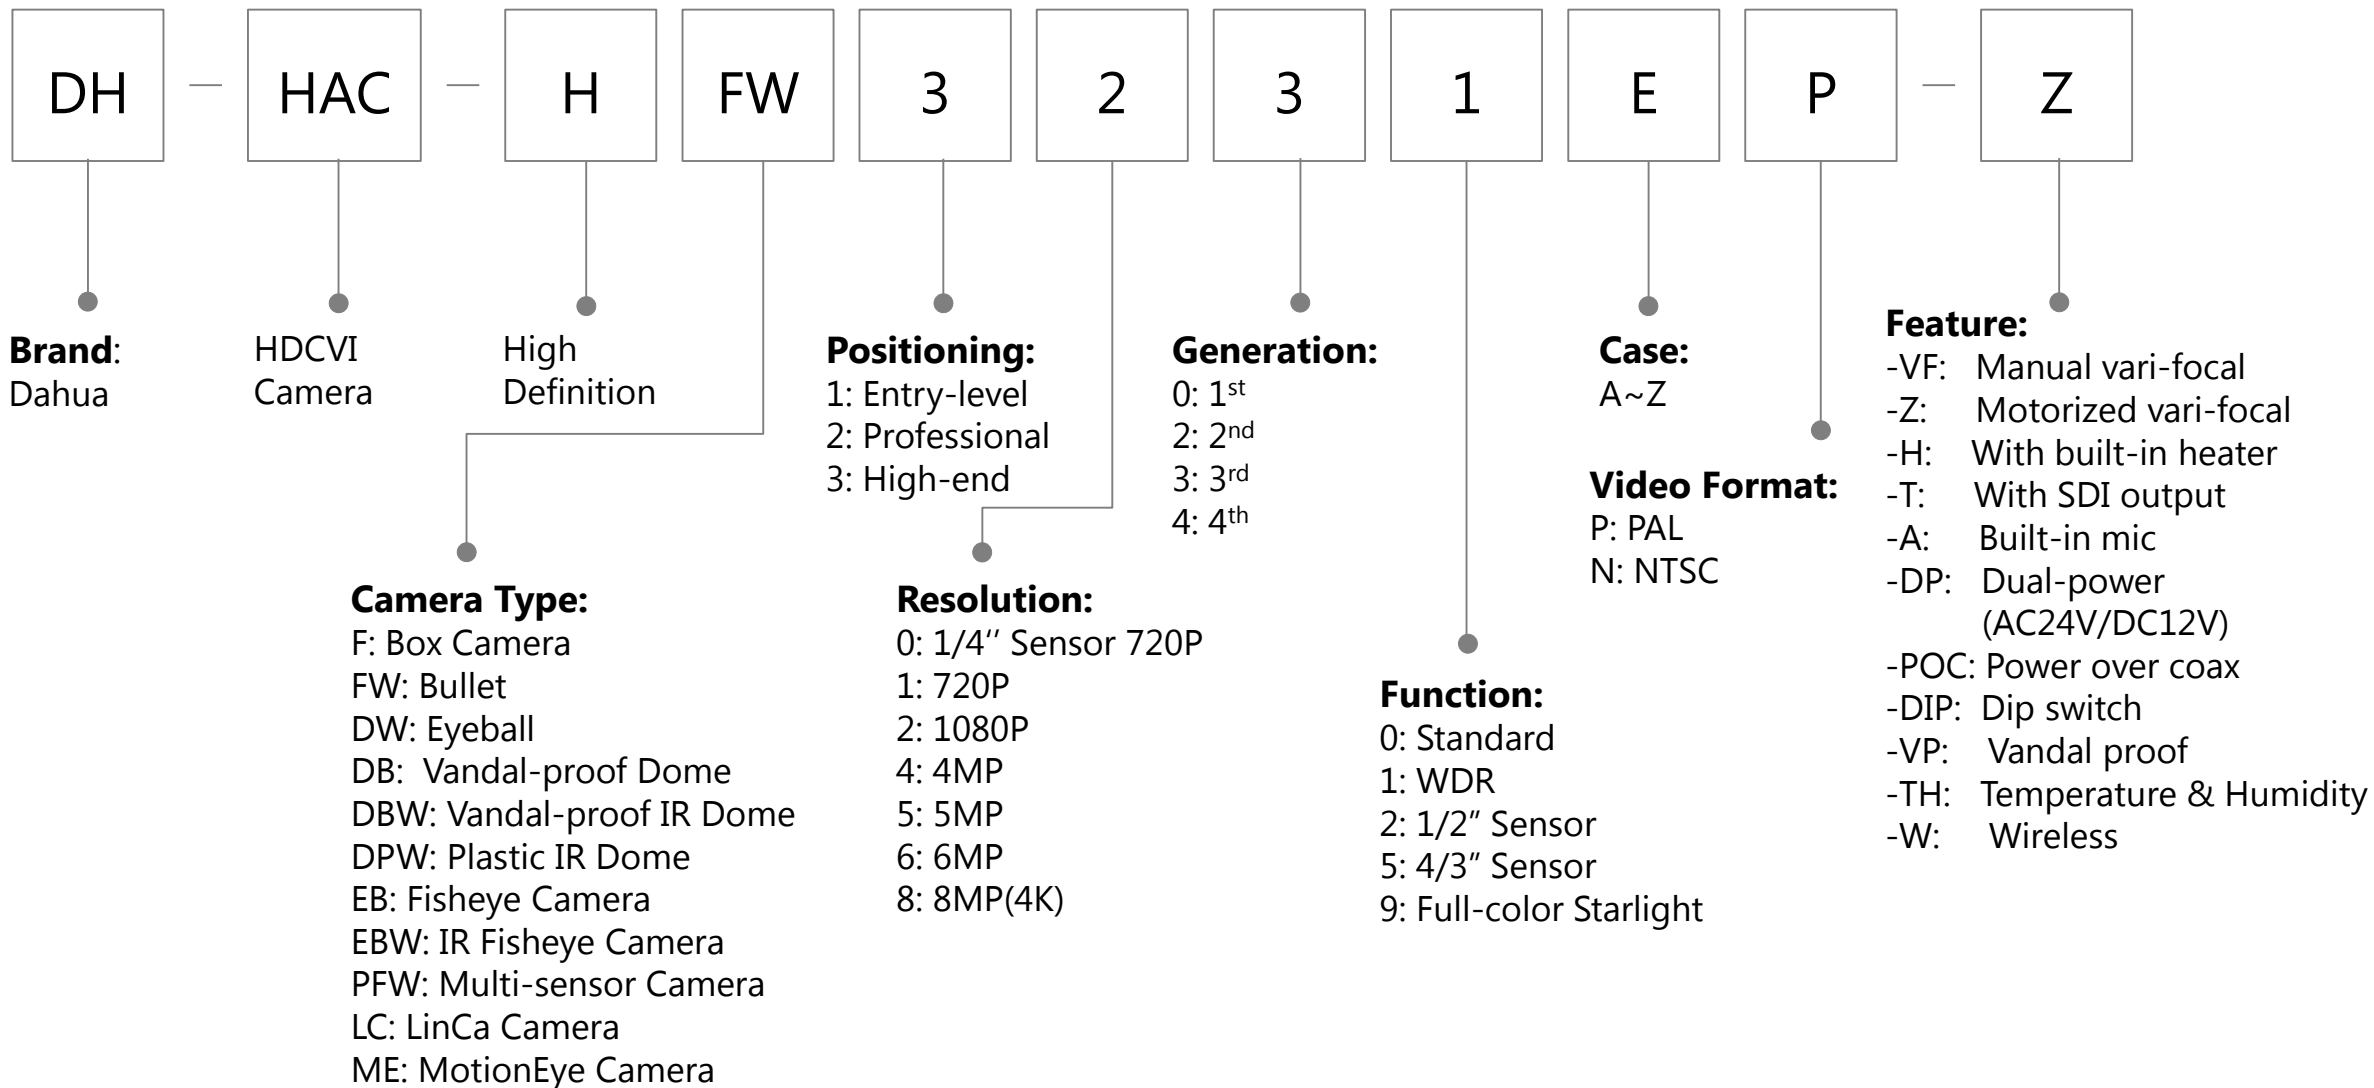

# HDCVI Camera

# HDCVI Recorder (XVR)

# Network Camera

**Brand:**  
Dahua

IPC: Network  
HDC: HD-SDI

High  
Definition  
(default)

**Platform**  
1: Lite fixed  
2: Lite Varifocal  
4: Eco-savvy fixed  
5: Eco-savvy Vari focal  
8:Ultra Smart

**Resolution**  
16:16Mega  
12:12Mega  
8: 8 Mega  
6: 6 Mega  
5: 5 Mega  
3: 3Mega  
2: 2Mega  
1: 1.3Mega  
0:720P

**Function**  
0: Standard  
1: WDR  
2: 1/2 inch Sensor  
5: 4/3 inch Sensor

A: Audio  
H: Heater  
W: WIFI  
M:Mobile(interior)  
S:SD card  
VF: Vari-focal  
Z: Motorized lens  
Z12: 12X zoom  
P: P-Iris  
PT: pan &Tilt  
DI: In-celling dome  
E:E PoE