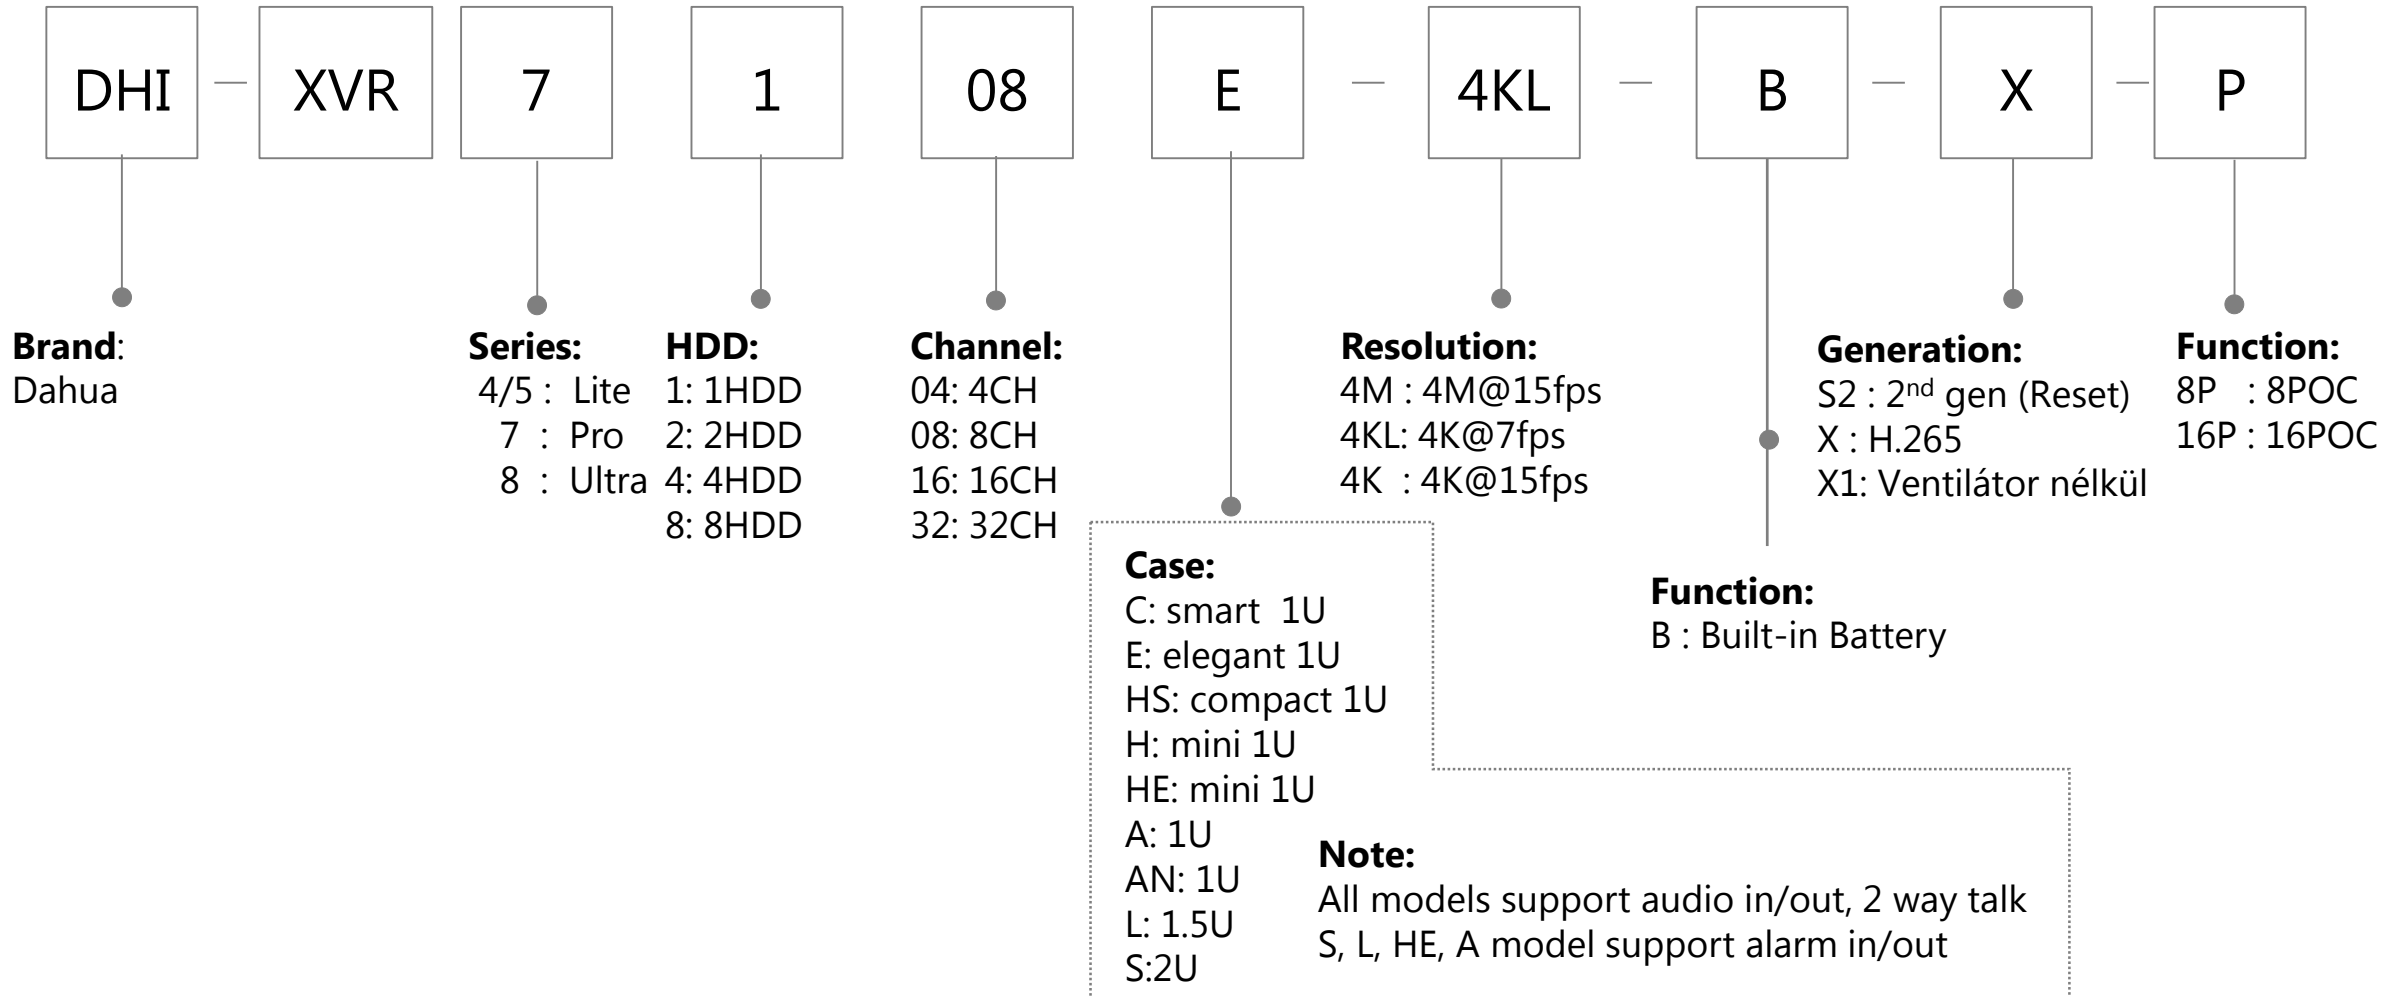

# HDCVI Camera

# HDCVI Recorder (XVR)

# Network Camera

**Brand:**  
Dahua

IPC: Network  
HDC: HD-SDI

High  
Definition  
(default)

**Platform**  
1: Lite fixed  
2: Lite Varifocal  
4: Eco-savvy fixed  
5: Eco-savvy Vari focal  
8:Ultra Smart

**Resolution**  
16:16Mega  
12:12Mega  
8: 8 Mega  
6: 6 Mega  
5: 5 Mega  
3: 3Mega  
2: 2Mega  
1: 1.3Mega  
0:720P

**Function**  
0: Standard  
1: WDR  
2: 1/2 inch Sensor  
5: 4/3 inch Sensor

A: Audio  
H: Heater  
W: WIFI  
M:Mobile(interior)  
S:SD card  
VF: Vari-focal  
Z: Motorized lens  
Z12: 12X zoom  
P: P-Iris  
PT: pan &Tilt  
DI: In-celling dome  
E:E PoE