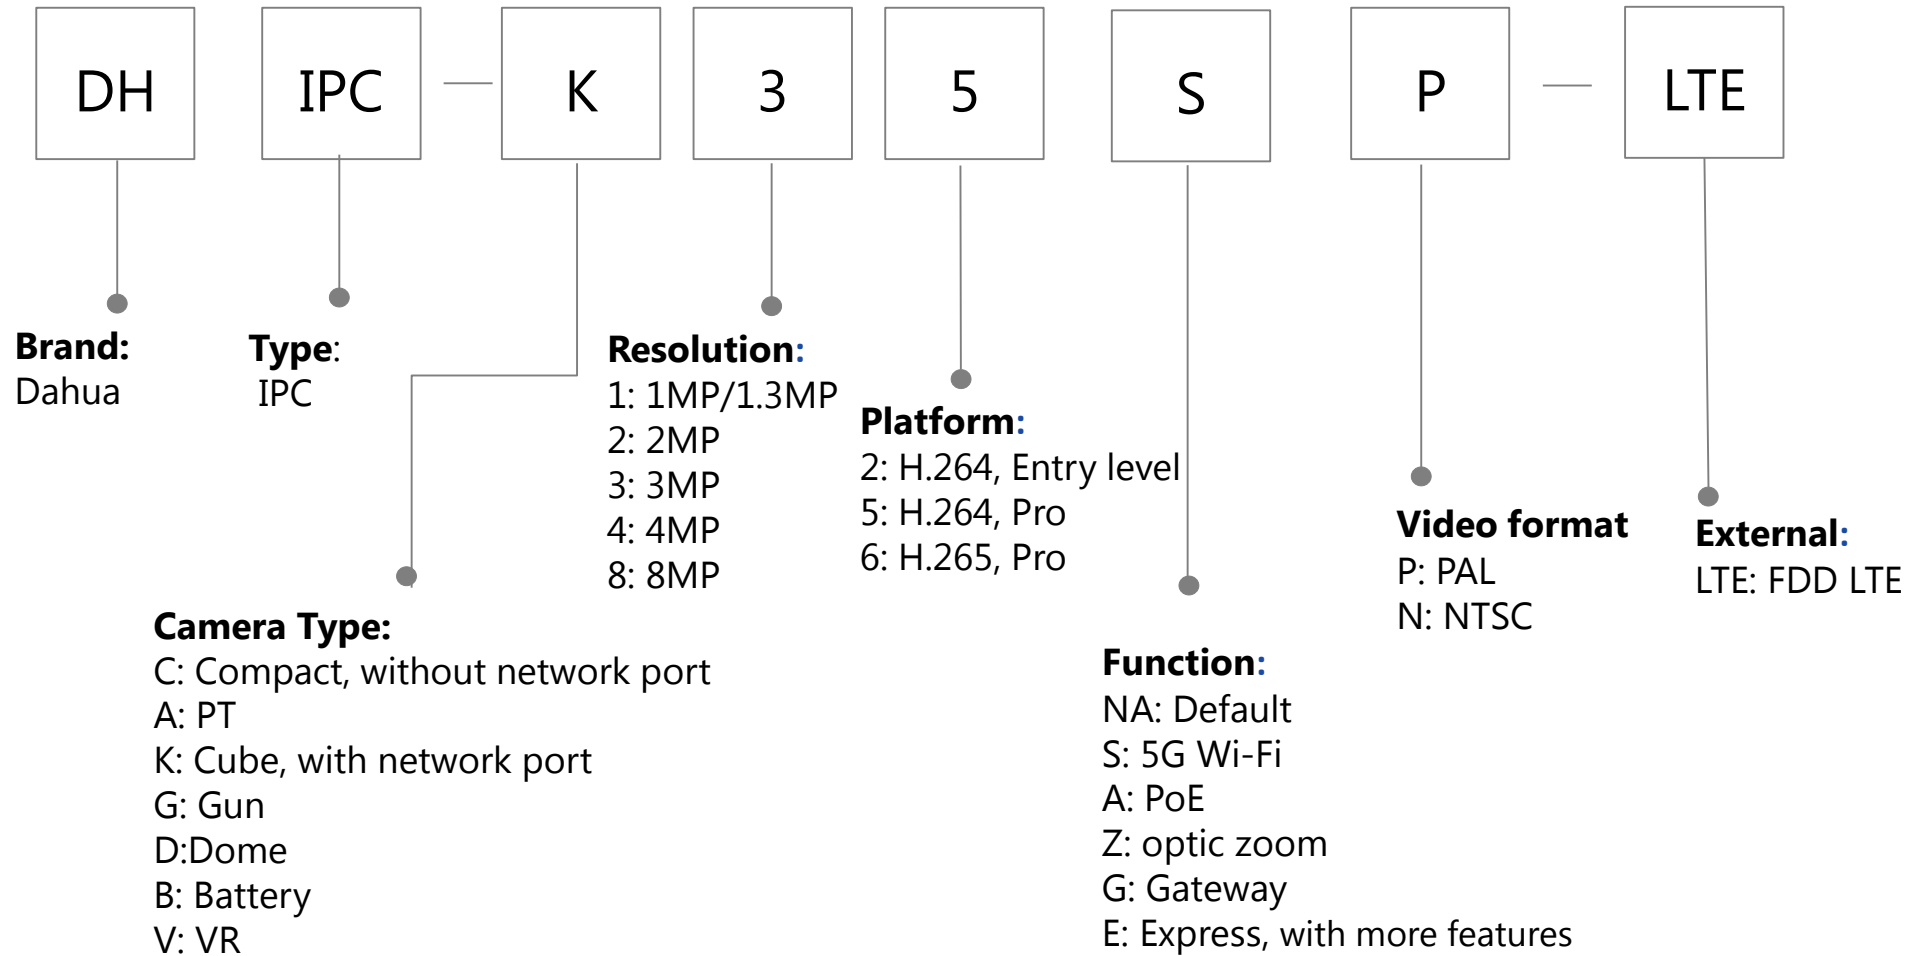

Consumer Camera