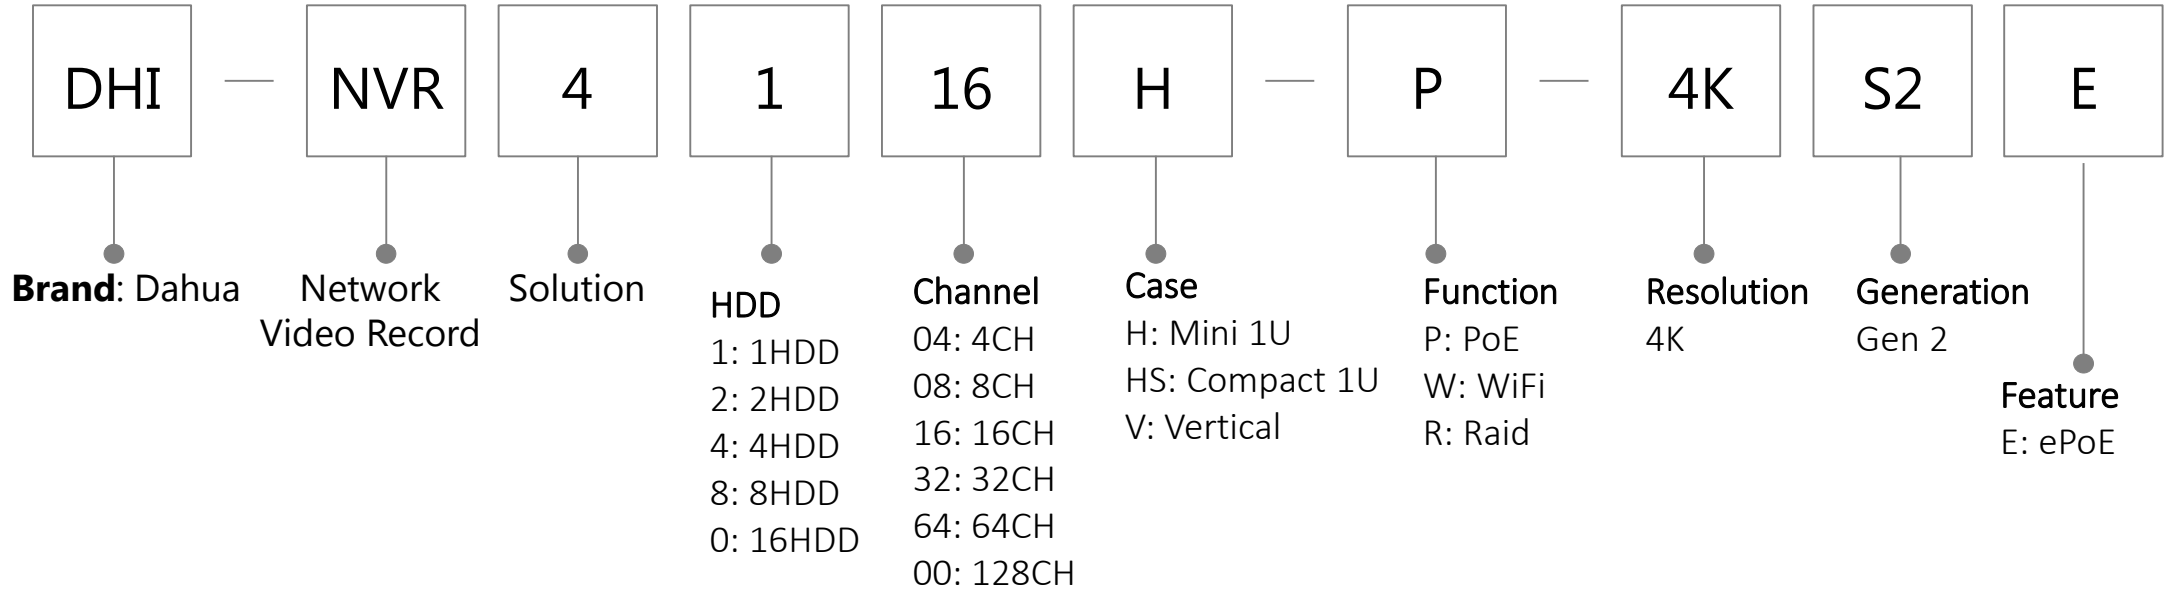

General NVR